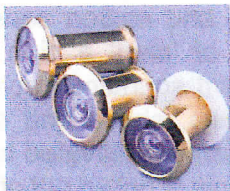

DOOR BAR / RESTRICTOR (£3.50)

The solid Door Bar / Restrictor performs the same function as a door chain, but is much stronger and easier to use. It enables you to partially open your front door until you are satisfied as to the identity of the caller and prevents access by unwelcome visitors. It is ideal for wooden doors.

DOOR RESTRICTOR (£6)

Specifically designed for PVCu doors, this works like a door chain. It restricts and limits the door opening to prevent access by unwelcome visitors and allows you to satisfy yourself as to the identity of a caller. It can also be used on windows to provide secure ventilation whilst preventing unauthorised access. Available in two colours - white or brown.

DOOR VIEWER (£2)

This allows you to visually identify callers, by 'peeping' through it, without the need to open the door. This model has a 200 degree angle of sight which is a lot wider than most others on the market. Available in brass to fit wooden doors 35mm to 54mm.

MIRROR (£1.35)

The mirror enables you to see the caller at your door, whilst using a door chain or door restrictor.

PURSE CHAIN (FREE OF CHARGE)

The purse chain is available as a 'metal chain' or a 'fabric lanyard', and when used helps prevent bag dipping by securing valuable items to bags or clothing. Secure one end to a zip on your purse and the other end to a fitting inside/on your handbag.