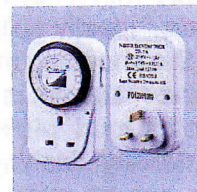

TIMER (£3.50)

We have an assortment of timers in stock. They can be used to switch lights and electrical appliances on / off automatically to make it look as though your home is occupied when it is unattended. Easy to operate and highly versatile, they are a low cost burglary prevention device.